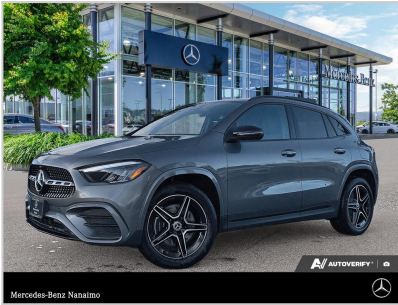

Mercedes-Benz | Nanaimo

Mercedes-Benz GLA 250 2026 22 Km

ID: 13206867

\$64,342

*Taxes & licenses not included.

Mercedes-Benz Nanaimo
2472 Kenworth Road
Nanaimo,
V9T 3Y3
Sales:
250-585-8960

SPECIFICATIONS

• Make:	Mercedes-Benz	• Year:	2026
• Model:	GLA 250	• Kilometers:	22 Km
• Style / Version:	4matic Suv	• Exterior color:	Grey
• Stock #:	250150-demo	• Interior color:	Black
• Transmission:	Automatic	• Drive train:	
• Engine:		• VIN:	W1N4N4HB6TJ825015

OPTIONS

- Panoramic Sunroof

DESCRIPTION

2026 Mercedes-Benz GLA250 4MATIC SUV

The 2026 Mercedes-Benz GLA 250 4MATIC SUV brings together athletic styling, advanced technology, and everyday practicality—perfect for drivers who want a compact luxury SUV with a sporty edge and full-time confidence from its 4MATIC all-wheel-drive system. This model stands out with the AMG Line with Night Package, transforming the GLA into a bold, performance-inspired SUV. It features AMG exterior styling, striking blacked-out accents, 19" AMG bi-colour aero wheels, a sport brake system, AMG velour floor mats, and a distinctly dynamic sport steering wheel. The sport seats and sport pedals complete a cockpit designed for driving enthusiasts. Technology is front and center with wireless phone charging, intuitive KEYLESS-GO convenience, and a hands-free power tailgate for effortless loading. The cabin is elevated further by ambient lighting, creating a premium and customizable atmos...